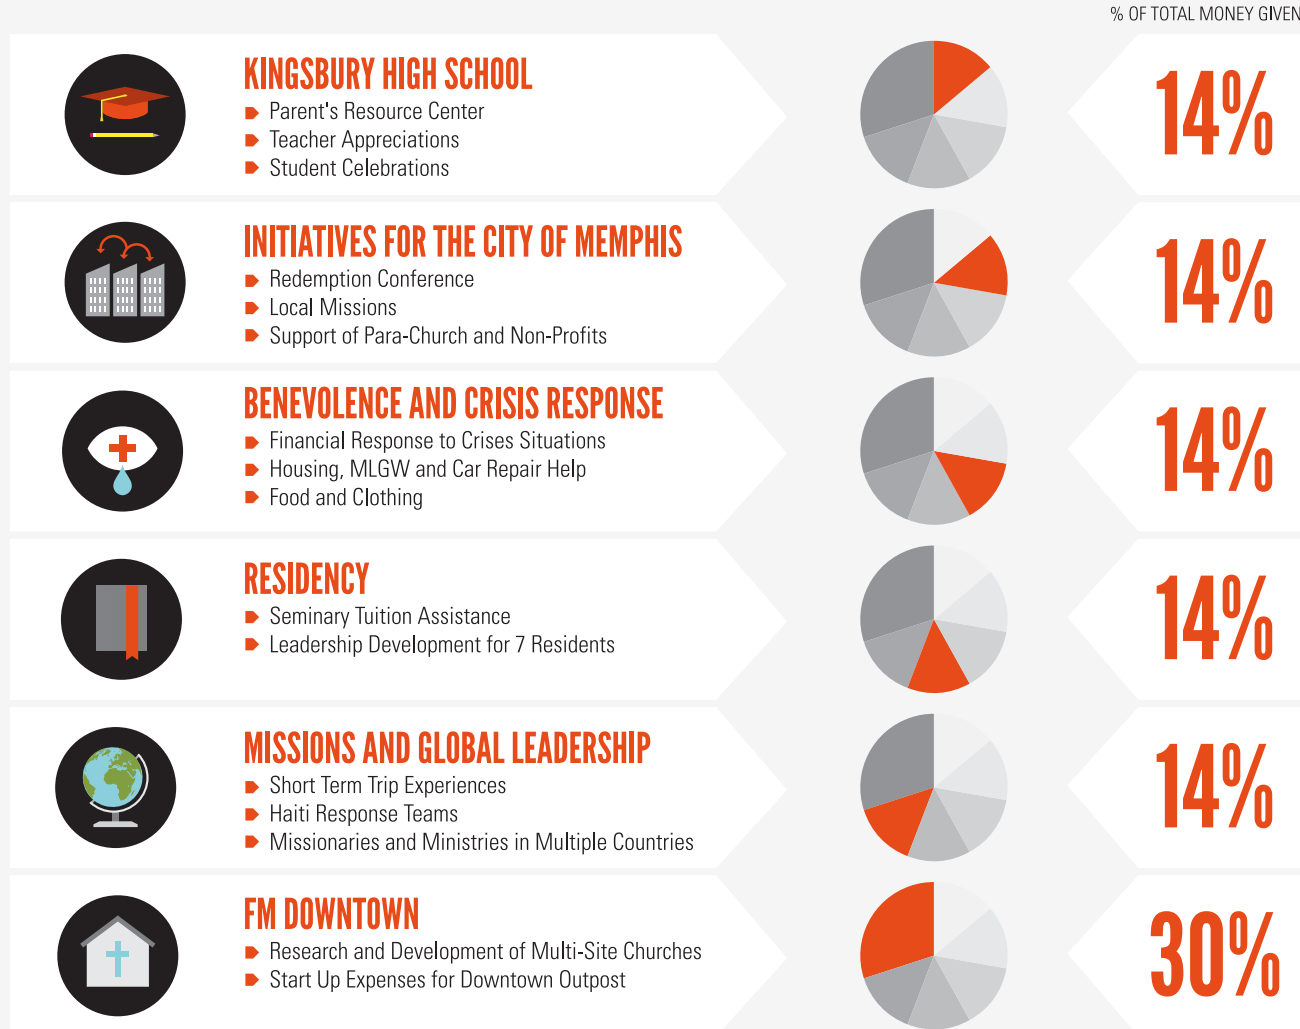

ENGAGE
MEMPHIS

ENGAGE MEMPHIS 2010 / A designated fund of Fellowship Memphis designed to seek the welfare of the city, train future leaders and proclaim God's fame among the nations.

OUTPOST AND CHURCH PLANTING

Catalyzing gospel communities in our city, region, and country.

BENEVOLENCE AND CRISIS RESPONSE

Engaging the poor, the oppressed, the marginalized and the alien.

INITIATIVES FOR THE CITY OF MEMPHIS

Investing in strategic city partners seeking the welfare of our city.

MISSIONS AND GLOBAL LEADERSHIP

Partnering globally with leaders and redemptive movements.

TRAINING OF NEXT GEN LEADERS

Investing in the education and training of the next generation leaders.

ENGAGE MEMPHIS 2009 / Investment Highlights